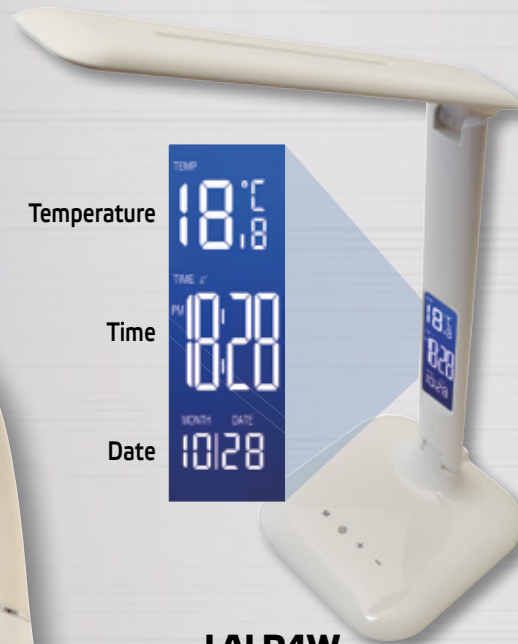

Temperature

Time

Date

LALD4W