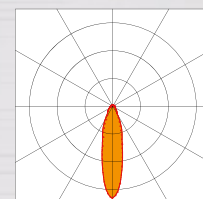

LED Floodlights, RHIS series

TRACON		[W]	LED	[lm]	Tc [K]	[°]
RHISS100W		100 W	250 W	13.500 lm	4000 K	120°
RHISS150W		150 W	400 W	20.250 lm	4000 K	120°
RHISS240W		240 W	750 W	32.400 lm	4000 K	120°
RHISA100W		100 W	250 W	13.500 lm	4000 K	—
RHISA150W		150 W	400 W	20.250 lm	4000 K	—
RHISA240W		240 W	750 W	32.400 lm	4000 K	—
RHIS30100W		100 W	250 W	13.500 lm	4.000 K	30°
RHIS30150W		150 W	400 W	20.250 lm	4.000 K	30°
RHIS30240W		240 W	750 W	32.400 lm	4.000 K	30°

symmetrical

asymmetrical

5 YEARS WARRANTY

RHIS30

100 W - 240 W

4.000 K